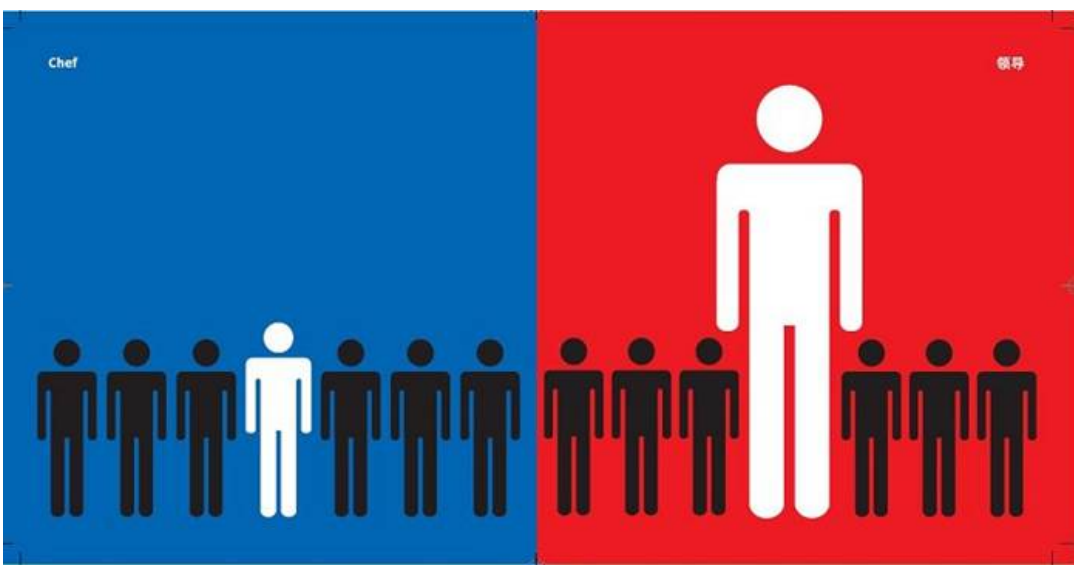

Expressing an opinion

Way of life – individualism vs group orientation

Punctuality

Social connections and contacts

Expressing anger

Queuing

Ego (concept of self)

Sundays on the street

Party

Noise level in restaurants

Modes of transport

The Boss

Trendy

The Child

Problem Solving

by artist and visual designer Yang Liu, available from <http://bsix12.com/east-meets-west>