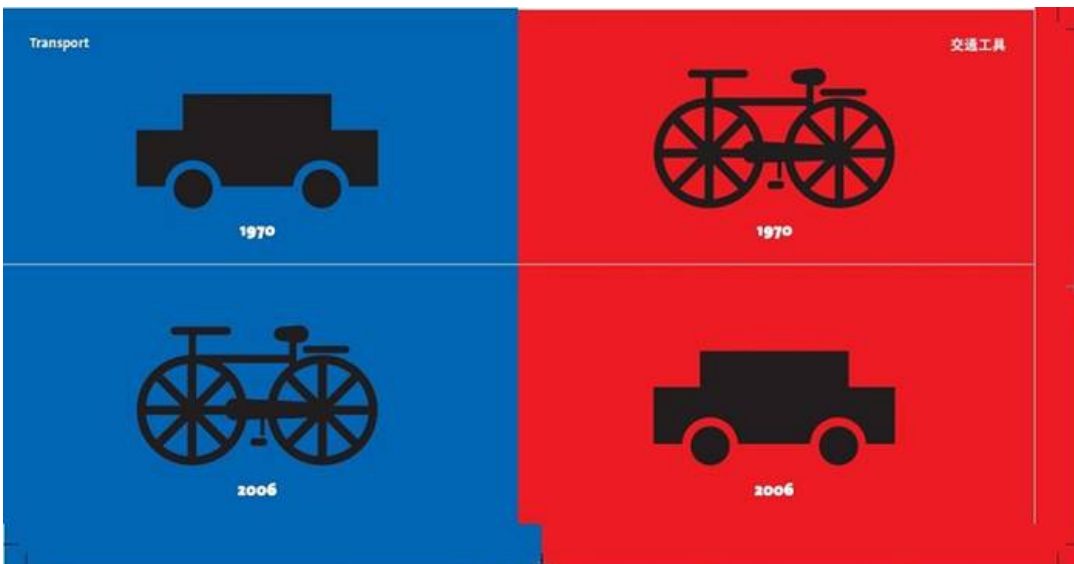

Expressing an opinion

Way of life – individualism vs group orientation

Punctuality

Social connections and contacts

Expressing anger

Queuing

Ego (concept of self)

Sundays on the street

Party

Noise level in restaurants

Modes of transport

The Boss

Trendy

The Child

Problem Solving

by artist and visual designer Yang Liu, available from <http://bsix12.com/east-meets-west>