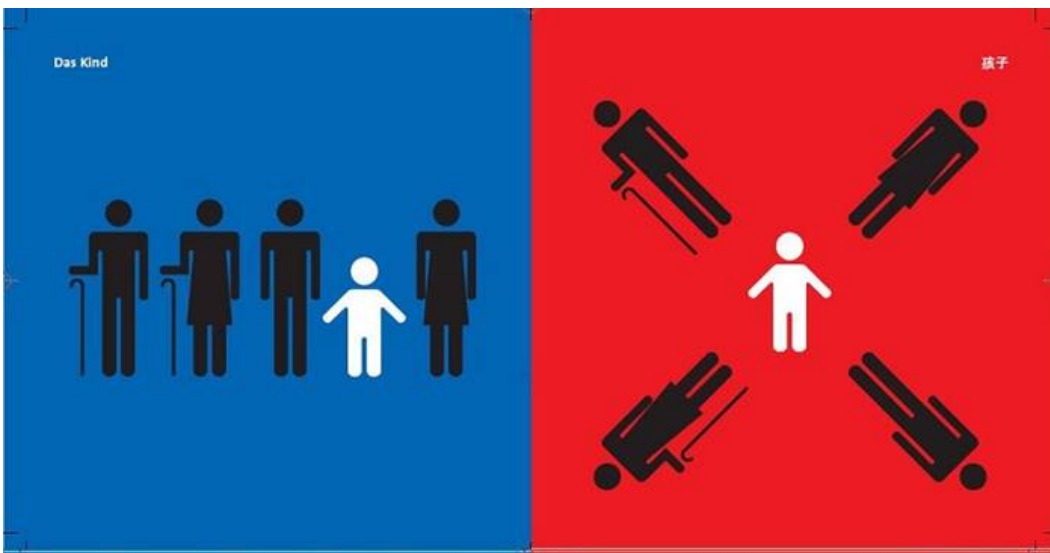

Expressing an opinion

Way of life – individualism vs group orientation

Punctuality

Social connections and contacts

Expressing anger

Queuing

Ego (concept of self)

Sundays on the street

Party

Noise level in restaurants

Modes of transport

The Boss

Trendy

The Child

Problem Solving

by artist and visual designer Yang Liu, available from <http://bsix12.com/east-meets-west>