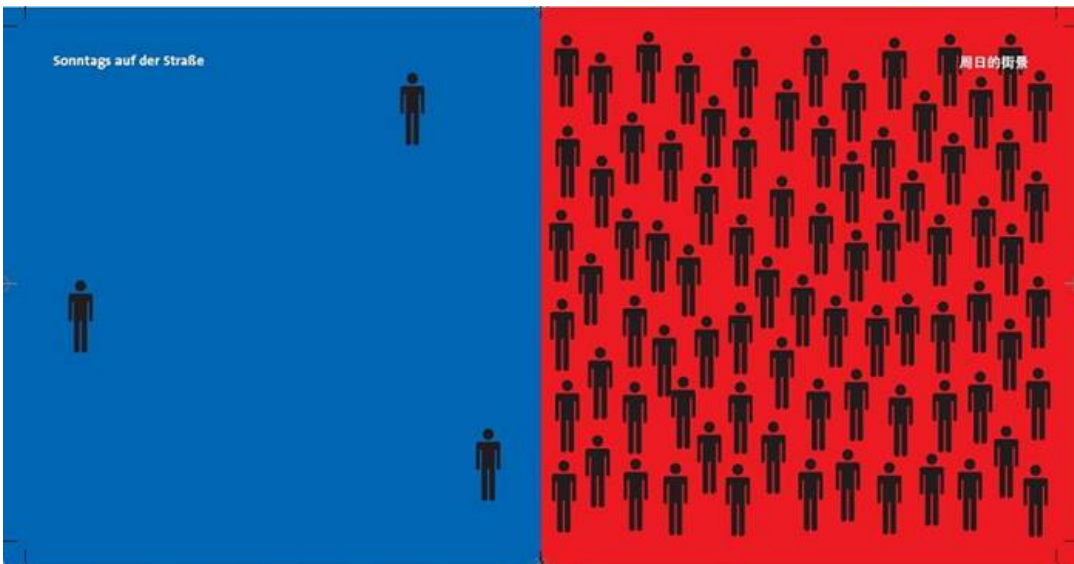

Expressing an opinion

Way of life – individualism vs group orientation

Punctuality

Social connections and contacts

Expressing anger

Queuing

Ego (concept of self)

Sundays on the street

Party

Noise level in restaurants

Modes of transport

The Boss

Trendy

The Child

Problem Solving

by artist and visual designer Yang Liu, available from <http://bsix12.com/east-meets-west>