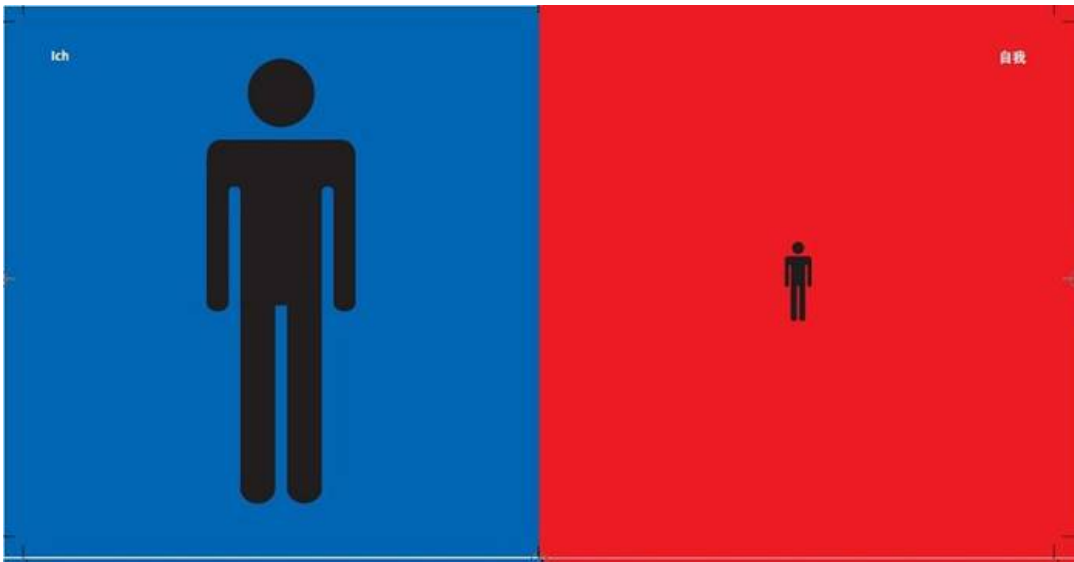

Expressing an opinion

Way of life – individualism vs group orientation

Punctuality

Social connections and contacts

Expressing anger

Queuing

Ego (concept of self)

Sundays on the street

Party

Noise level in restaurants

Modes of transport

The Boss

Trendy

The Child

Problem Solving

by artist and visual designer Yang Liu, available from <http://bsix12.com/east-meets-west>